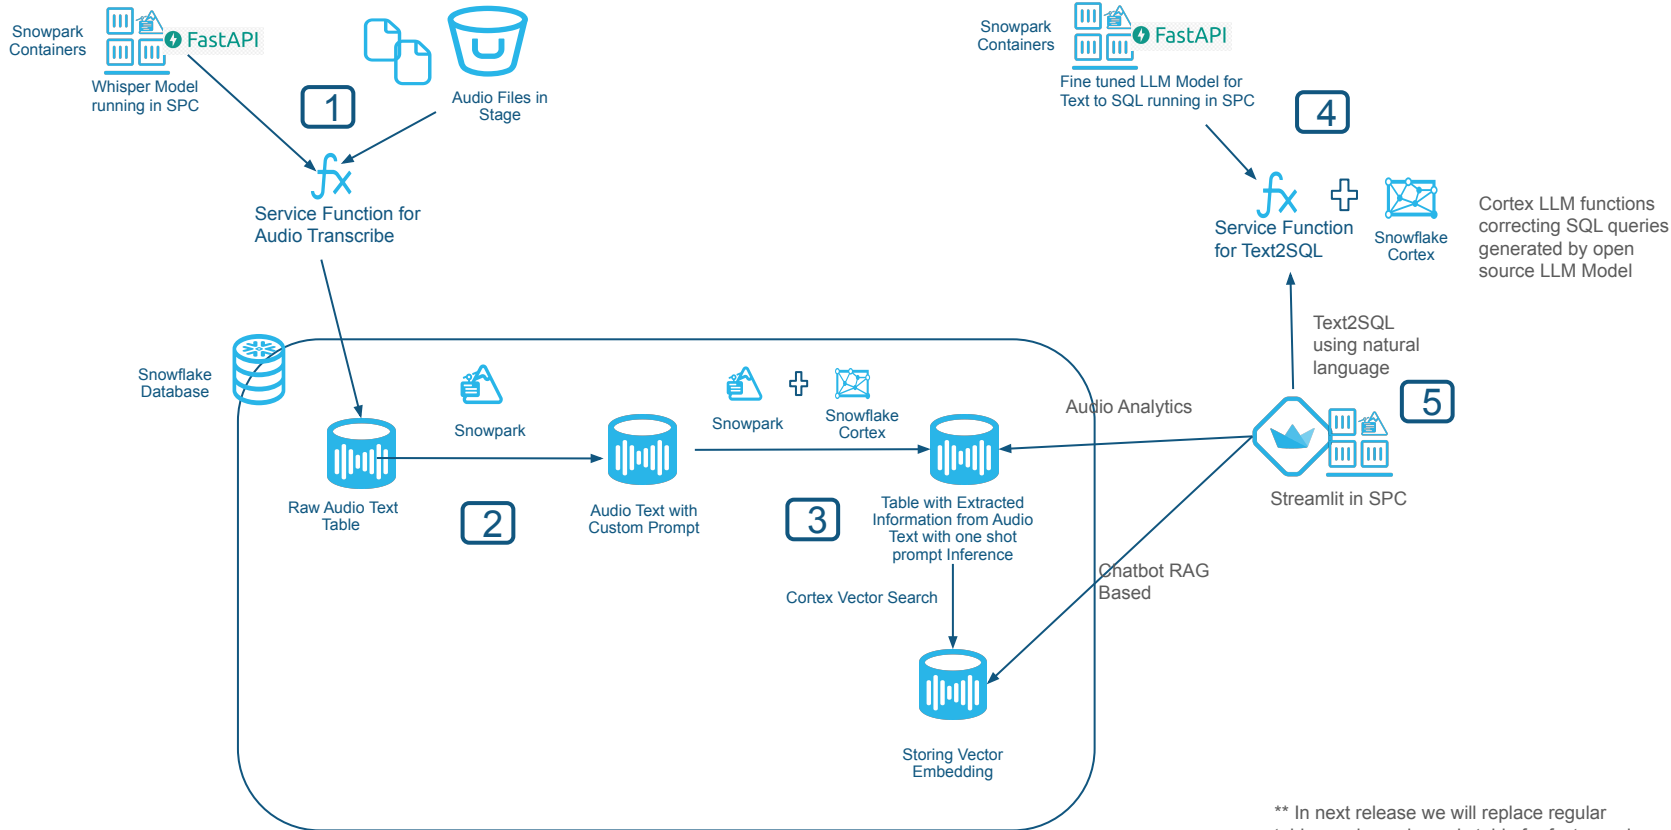

CALL CENTER ANALYTICS WITH SNOWFLAKE CORTEX REFERENCE ARCHITECTURE

** In next release we will replace regular tables and use dynamic table for faster and seamless e2e data engineering pipelines.